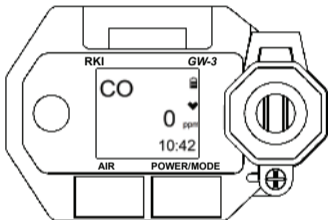

GasWatch 3 Quick Reference Guide

START HERE

GasWatch 3 Quick Reference Guide

Turn On

Press & Hold

**POWER
MODE**

Past Due Bump/CAL

To Bump / CAL

**POWER
MODE**

Confirm & Use

AIR

CAL

BP - LMT

CAL

CAL - LMT

**Normal
Operation**