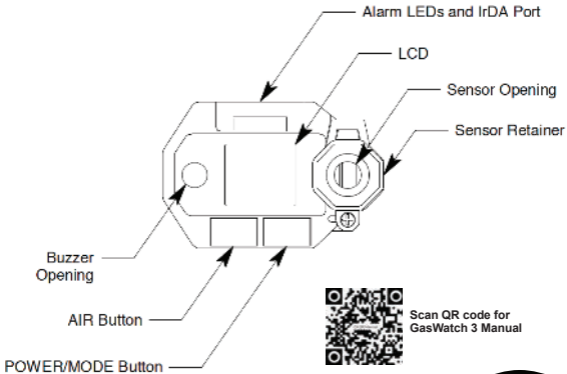

**POWER
MODE**

Confirm & Use

AIR

CAL

BP - LMT

CAL

CAL - LMT

**Normal
Operation**

After brief
warm-up period

CO

0 ppm

10:42

Fresh Air

Press & Hold

AIR

Turn Off

Press & Hold

**POWER
MODE**

Scan QR code for GasWatch 3 Manual

RKI Instruments, Inc. 33248 Central Ave, Union City, CA 94587

Phone (510) 441-5656 • (800) 754-5165 • www.rkiinstruments.com

200305/3000